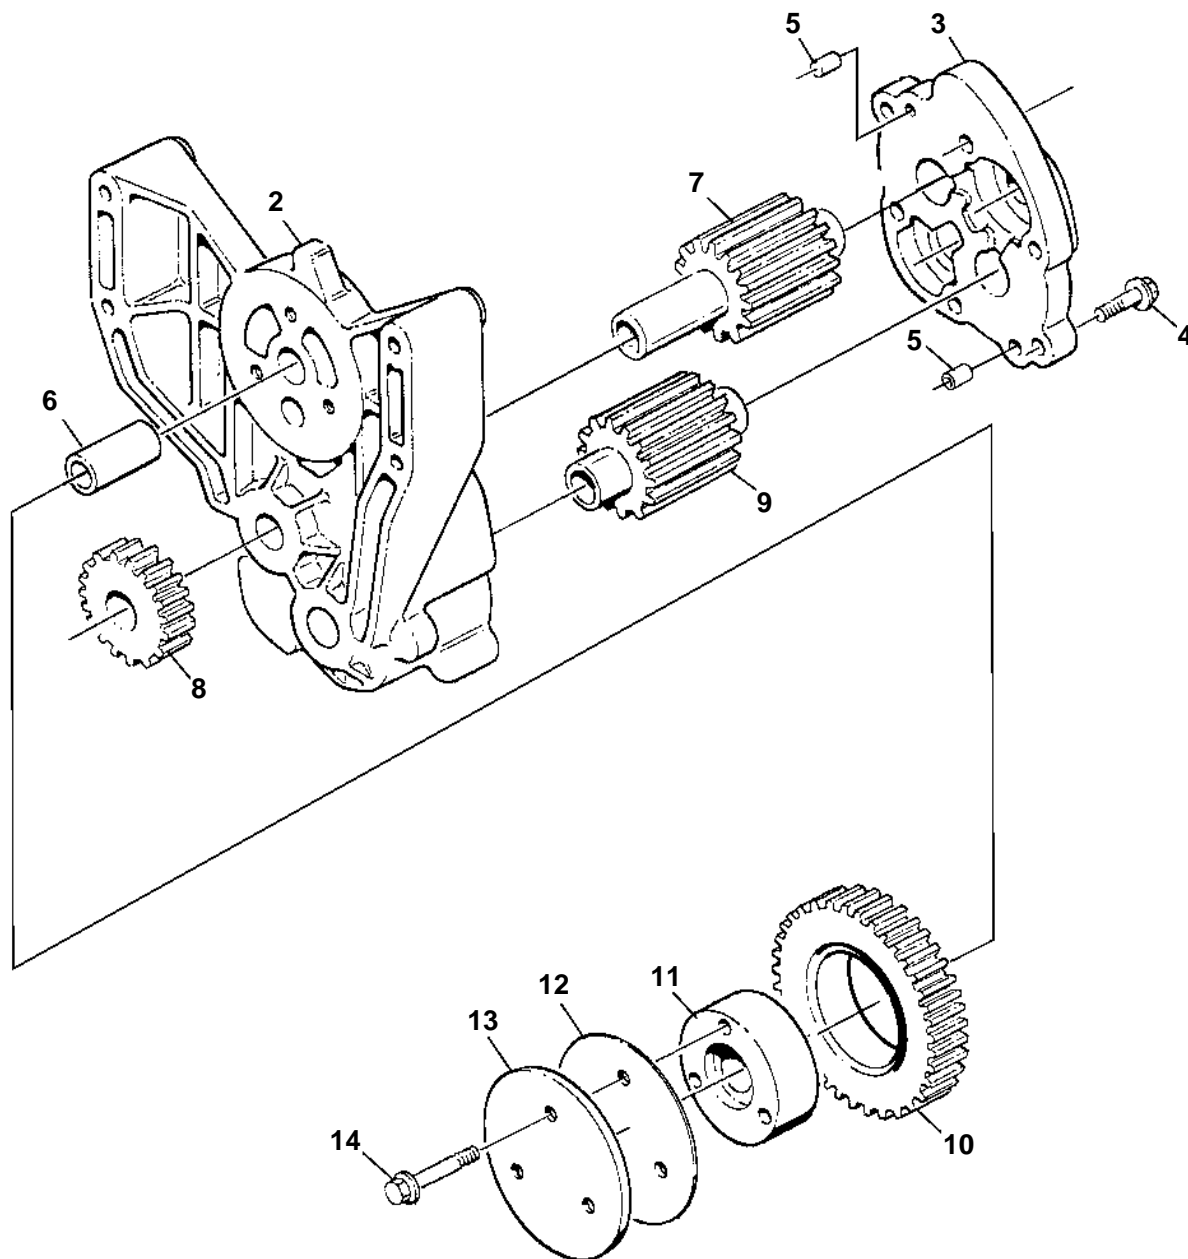

TWD1240VE, TAD1241VE, TAD1242VE, TAD1250VE, TAD1251VE, TAD1252VE

1

TWD1240VE, TAD1241VE, TAD1242VE, TAD1250VE, TAD1251VE, TAD1252VE

REF	PART NO.	QTY	DESCRIPTION
1	8170261	1	Oil pump
2		1	· Oil pump housing
3		1	· Cover
4	946470	2	· Flange screw
5	422426	2	· Pin
6		1	· Pin
7		1	· Shaft, with gear
8		1	· Gear
9		1	· Shaft, with gear
10		1	· Idler gear
11		1	· Hub
12		1	· Bearing shield
13		1	· Thrust washer
14	948217	3	· Flange screw